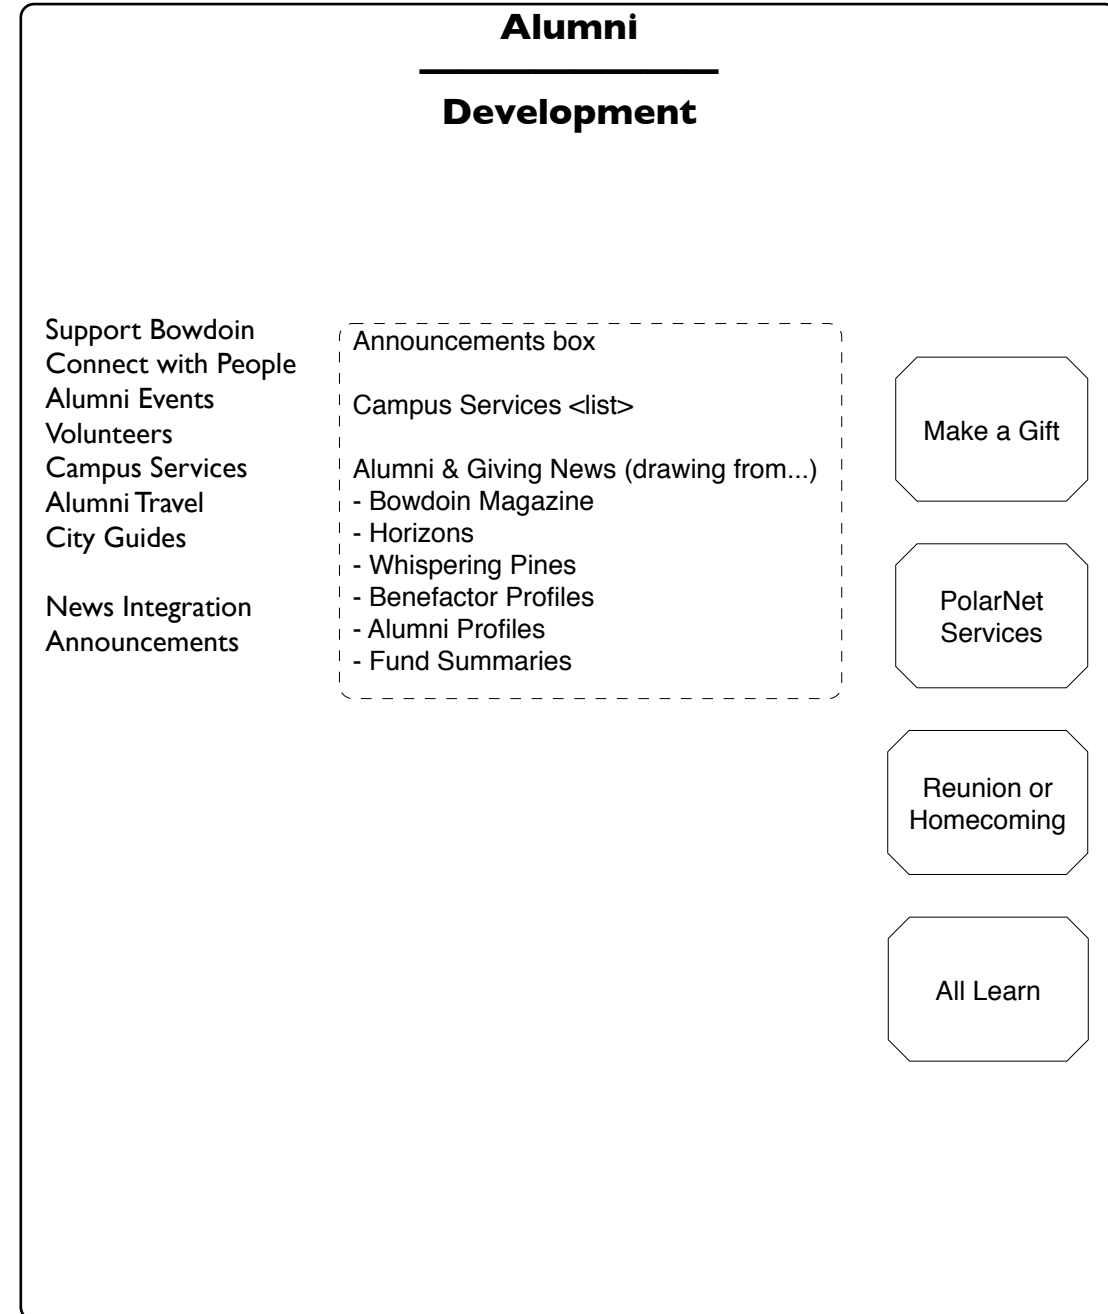

I would like to:

- **Support Bowdoin**
  - Make a Gift Now
  - How to Give
  - What to Give
  - Where to Direct your Gift
- **Connect with other Alums**
  - What is PolarNet?
  - How do I register?
  - Email forwarding
  - PolarNet Online Directory
  - Register for Services
- **Find Bowdoin Faculty/Staff**
  - Break out Development staff
- **Attend an Event**
- **Use a Campus Service**
  - Request Transcript
  - Report Class News
  - Update Your Address
  - Alumni Weddings in the Bowdoin Chapel
  - Alumni Scholarships
  - Use of Campus Facilities
  - Career Planning Center
- **Learn about Travel Opportunities**

Badges for front page (based on events):

<AllLearn – LifeLong Learning>
<Reunion>
<Homecoming>

Badges for other pages:

Parents
Athletics

Bowdoin Home page gets more prominent text link